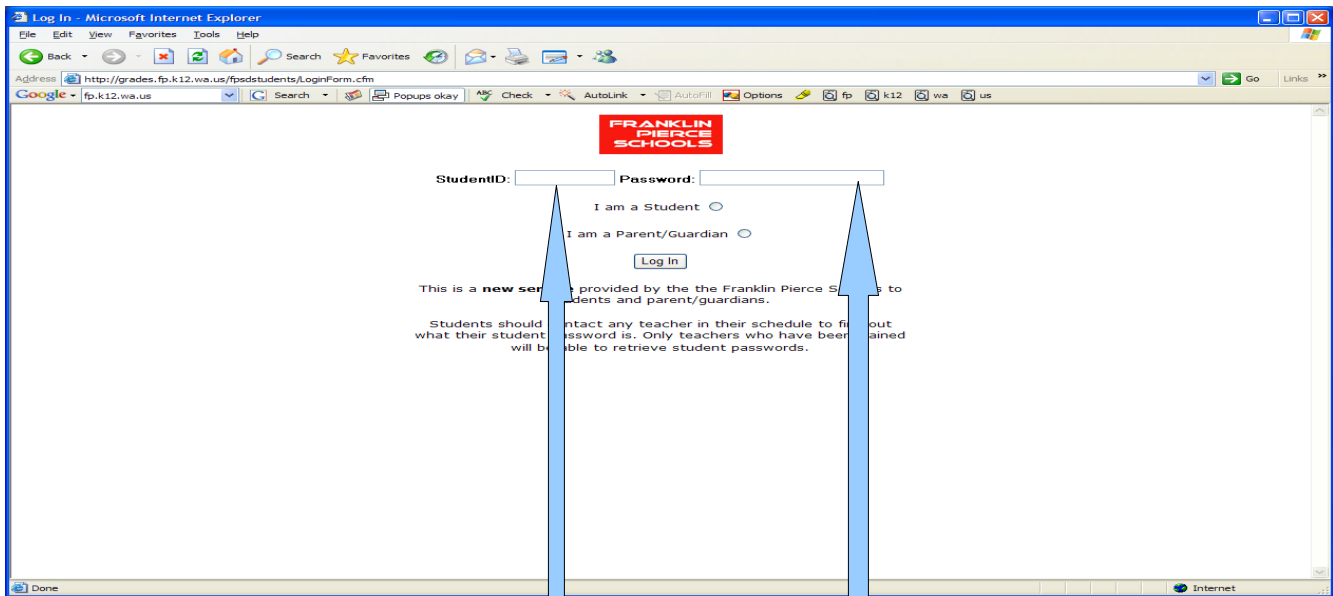

Then input your student's ID number (supplied by school) and your password (from school again). Click the "I am a Parent/Guardian" button and click "Log In."

You'll now see your child's overall performance.