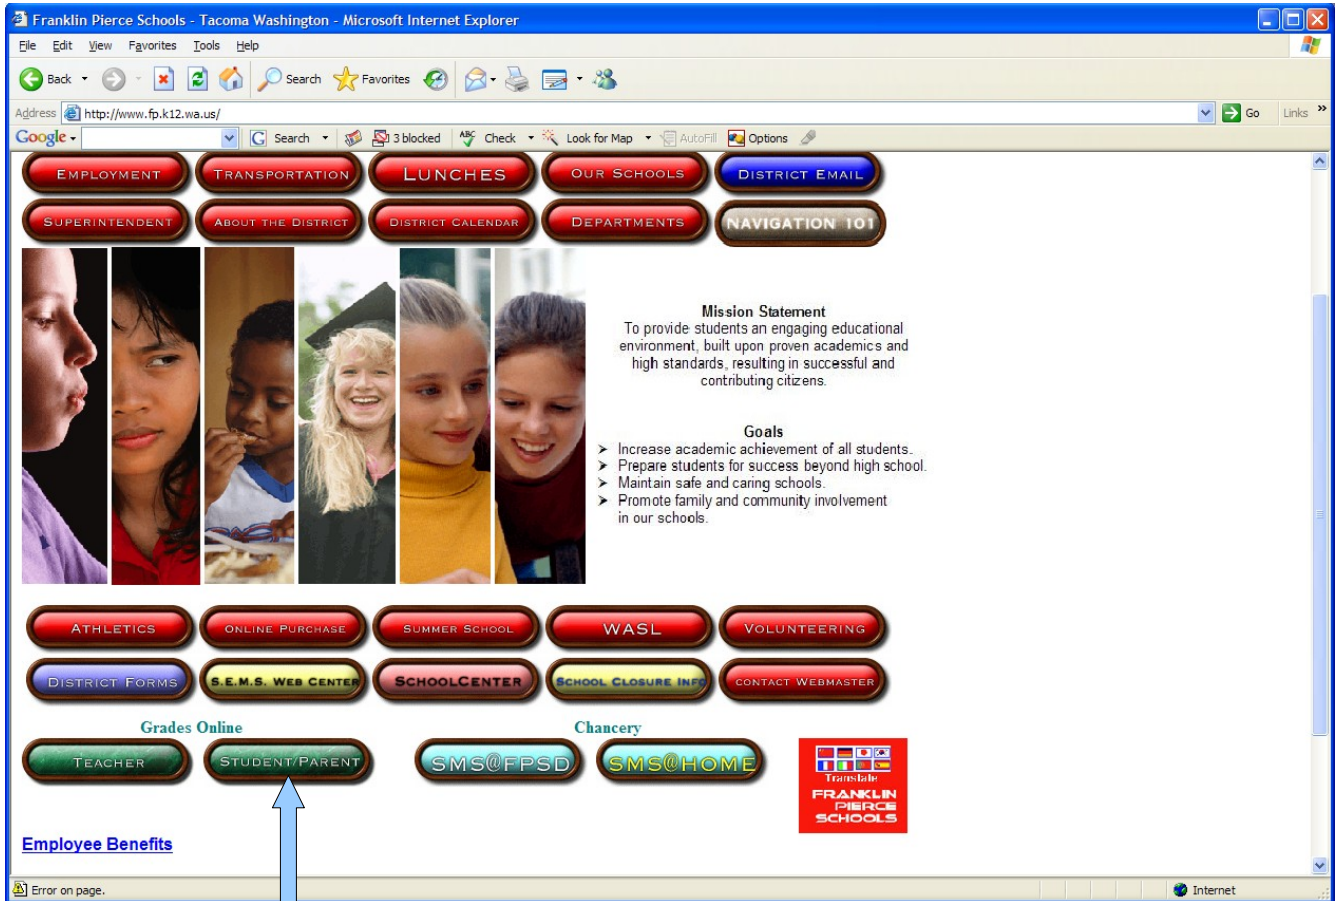

To log on to Franklin Pierce Schools OnLine Grade System you must go to the URL:

<http://www.fp.k12.wa.us>

You'll see:

Click on the “student/parent” link. You'll see this page.